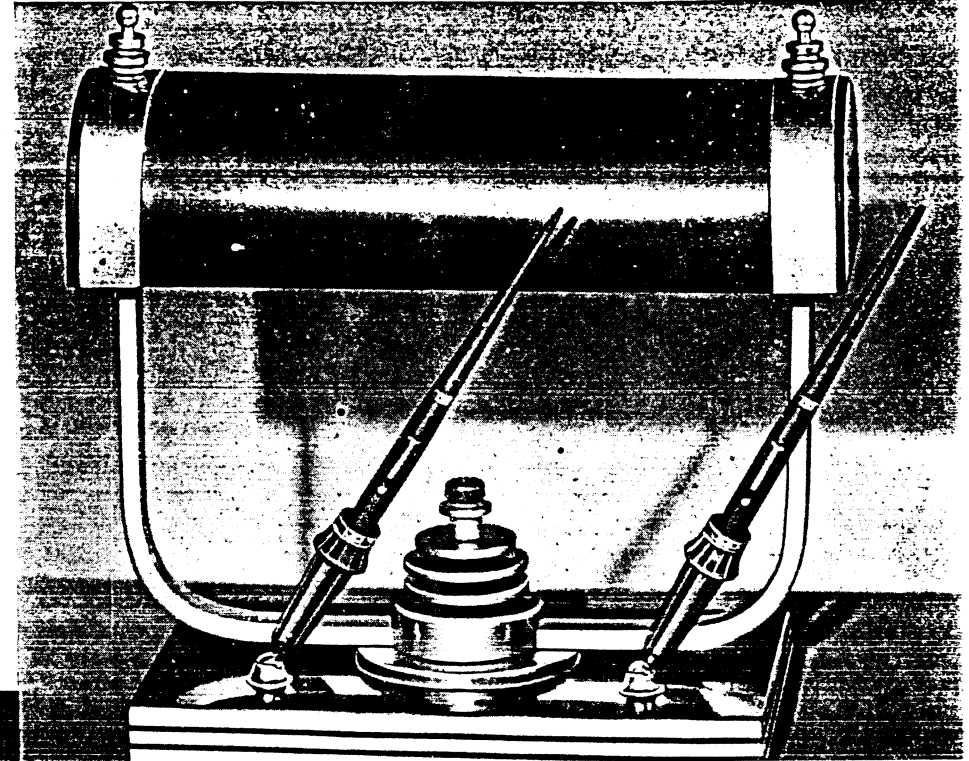

L-103F-7. (Illustrated below) Merkel lamp finished in black and chrome. Two No. 7 Doric Adjustable Point Pens, $30.00.
L-103F-1. Same lamp in bronze finish with Mahogany base and two Gold and Silver Pens, $30.00.